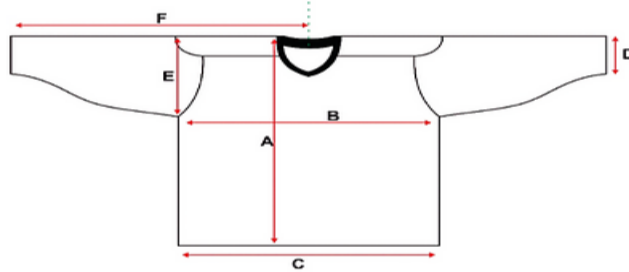

Ice Hockey Jersey Size Chart

	YS	YM	YL	YXL	AXS	AS	AM	AL	AXL	A2XL
A	25.5	26.5	27	27	28	29.5	30.5	32	34	34.25
B	18.5	20	20	21	22	23	23.75	26.5	29.25	29.5
C	18	19.5	20	20.75	22	23	23.75	26.5	29	29.75
D	5	5	5.5	5.75	5.75	6	6.5	6.5	7.25	7.5
E	11.5	12	12	12.5	13	13.5	14	14.5	14.5	14.5
F	24	25.5	27	27.5	30	30.5	34.5	36	36.5	37

Note: All measurements are in inches